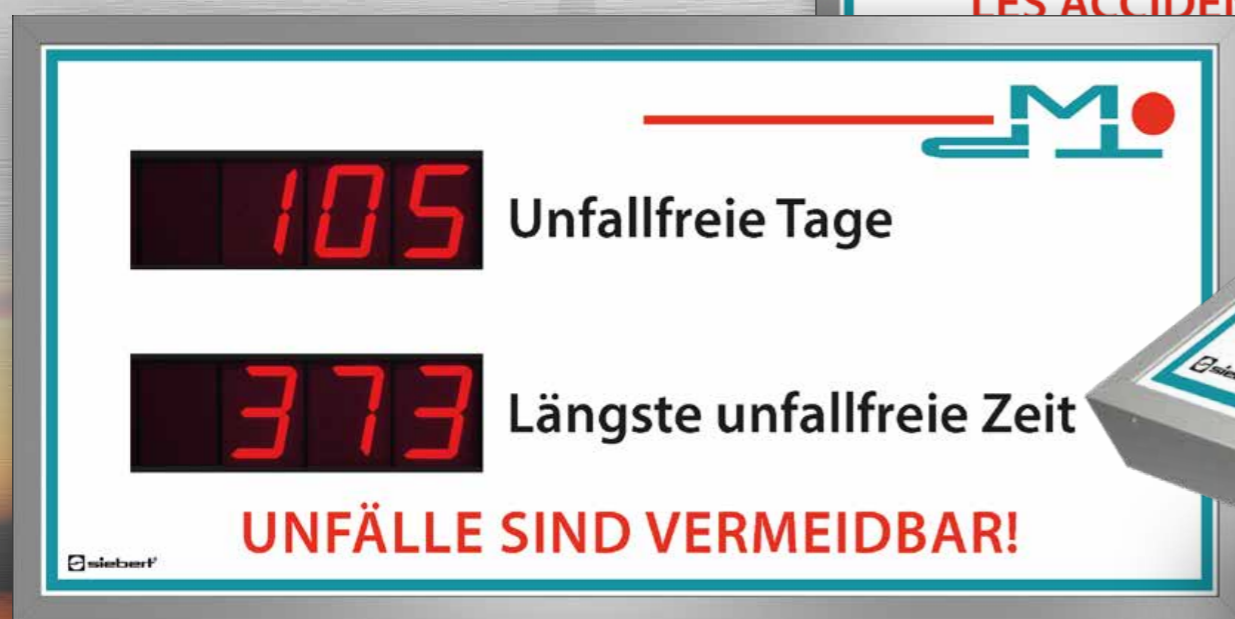

SERIES
XC650-LBR-N-07-1634
19 pieces

DISPLAY
57 mm LED red

MEASURES (W x H x D)
730 x 360 x 88 mm

FEATURES
WLAN Access Point 2,4 GHz

ACCIDENTS ARE
AVOIDABLE